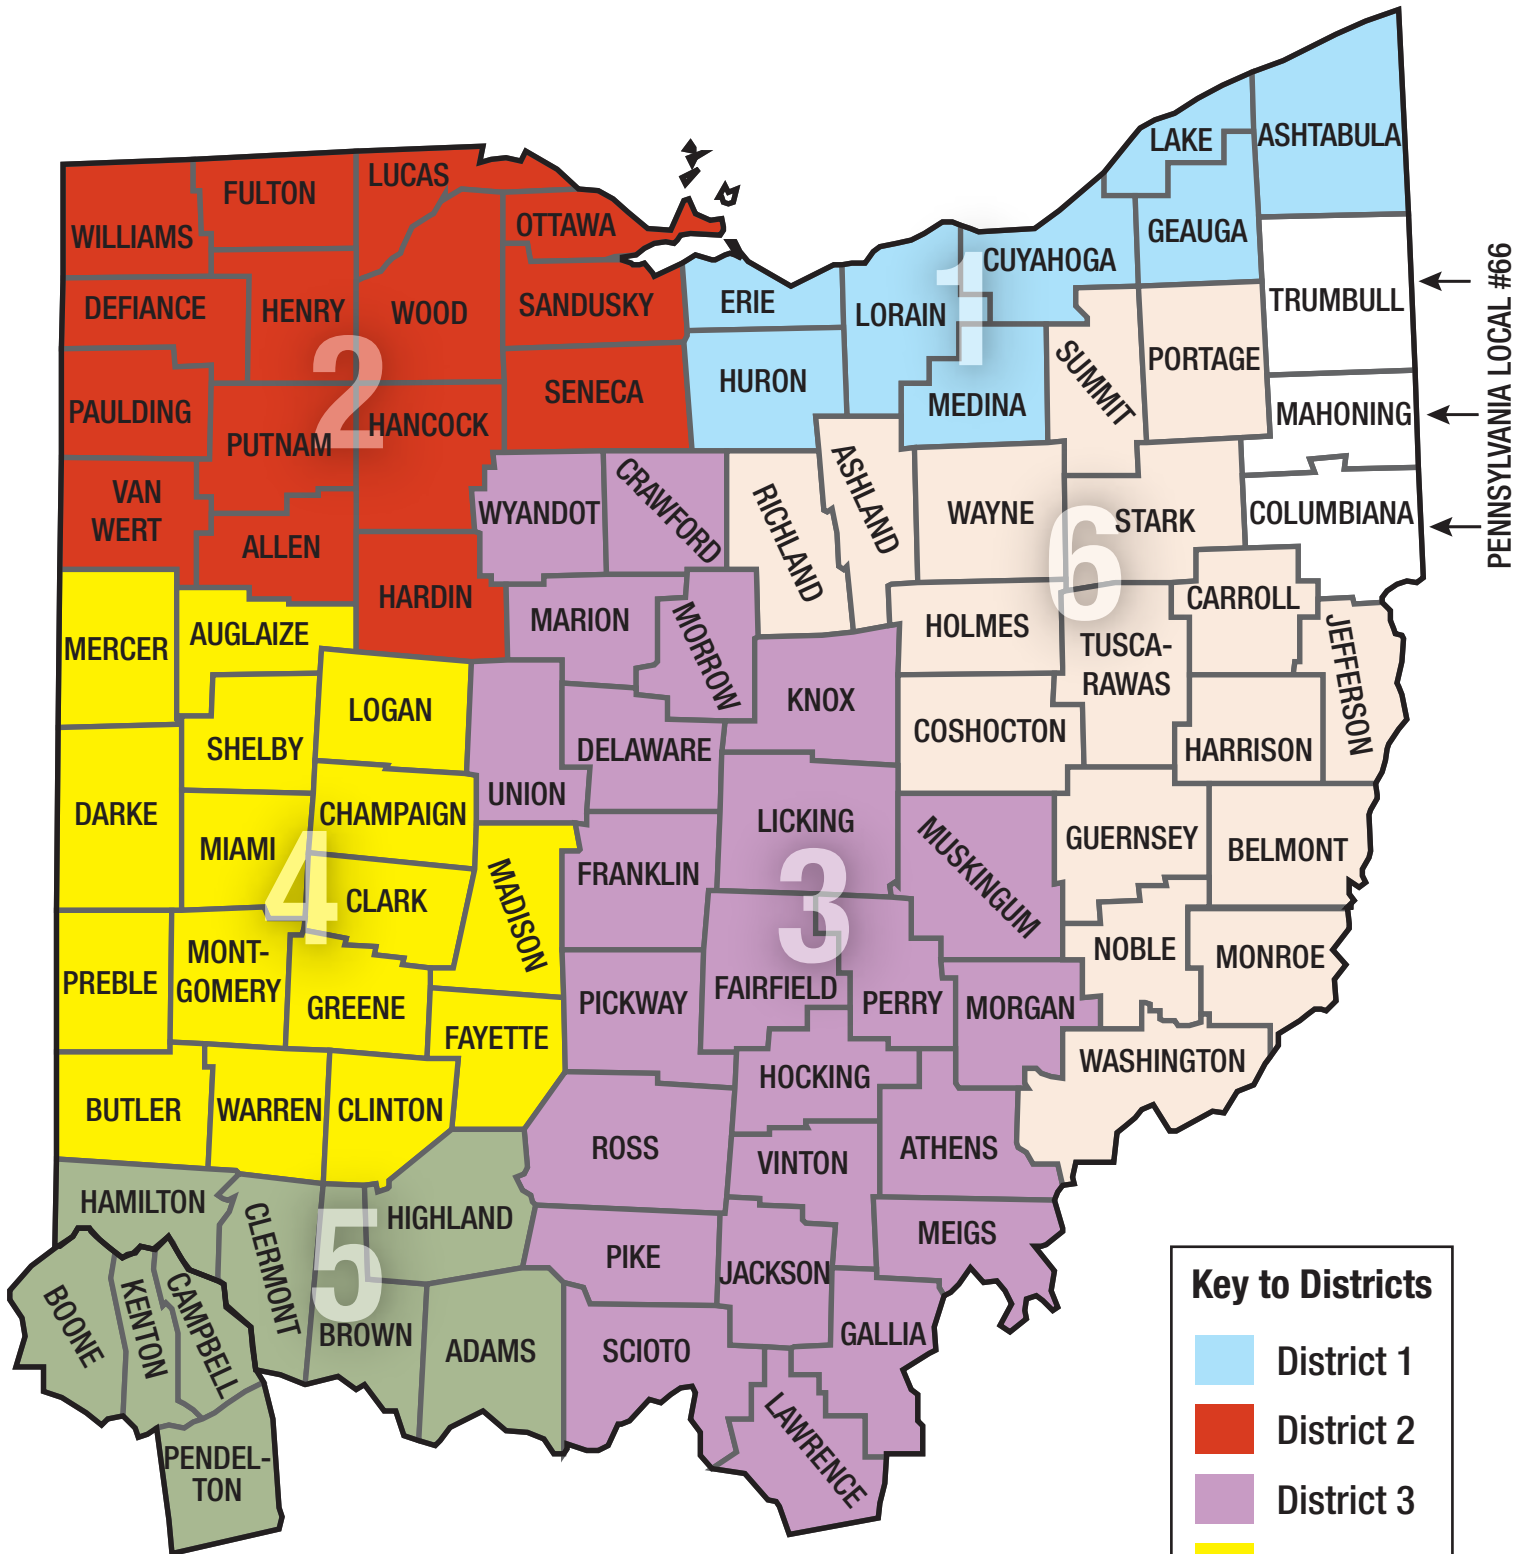

# IUOE Local 18 Jurisdiction

Counties Shown as Serviced by District

Key to Districts	
<span style="color: lightblue;">■</span>	District 1
<span style="color: red;">■</span>	District 2
<span style="color: purple;">■</span>	District 3
<span style="color: yellow;">■</span>	District 4
<span style="color: green;">■</span>	District 5
<span style="color: lightorange;">■</span>	District 6

Local 18 jurisdiction includes  
 4 northern counties in Kentucky:  
 Boone, Campbell, Kenton, Pendelton, and excludes  
 Columbiana, Mahoning and Trumbull counties in Ohio.